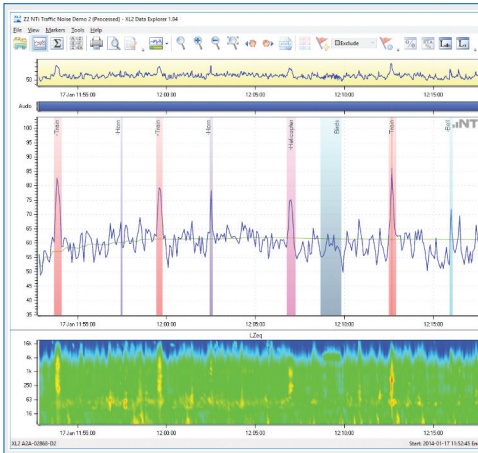

## 特性

- 按需选择和过滤数据
- 脉冲声检测
- 声压级百分比统计
- 评价声级
- 快速创建报告

Typ	Start	Duration	LAeq [dB]	LAFmax [dB]	LAFSeq [dB]	Note
Aufgezeichnet	2014-01-20 17:11:00	00:05:00	62.2	72.8	65.8	
Projektergebnis		00:05:00	62.2	72.8	65.8	
Marker						
Typ	Start	Duration	LAeq [dB]	LAFmax [dB]	LAFSeq [dB]	Note
Marker 1 (4)		00:00:01	68.6	69.9	68.8	
Marker 1	2014-01-20 17:13:47.7	00:00:00.3	66.2	66.3	66.3	Tones [Hz] 2.5k
Marker 1	2014-01-20 17:13:51.9	00:00:00.2	69.4	69.0	69.0	Tones [Hz] 3.15k
Marker 1	2014-01-20 17:14:14.4	00:00:00.3	69.4	69.9	69.9	Tones [Hz] 4k
Marker 1	2014-01-20 17:14:32.0	00:00:00.2	69.0	69.8	69.6	Tones [Hz] 3.15k
lvl (8)		00:01:53	63.5	72.8	67.6	
lvl	2014-01-20 17:11:27.9	00:00:11.7	63.3	69.4	65.6	
lvl	2014-01-20 17:11:46.9	00:00:05.9	63.9	72.8	70.3	
lvl	2014-01-20 17:12:16.0	00:00:05.6	62.1	71.1	69.9	
lvl	2014-01-20 17:12:57.7	00:00:10.2	62.1	69.0	66.2	
lvl	2014-01-20 17:13:33.6	00:00:47.5	63.7	69.9	67.9	
lvl	2014-01-20 17:14:27.9	00:00:19.7	64.2	69.6	66.9	
lvl	2014-01-20 17:14:57.8	00:00:06.2	63.1	69.2	65.9	
lvl	2014-01-20 17:15:36.6	00:00:06.2	63.1	69.2	67.2	